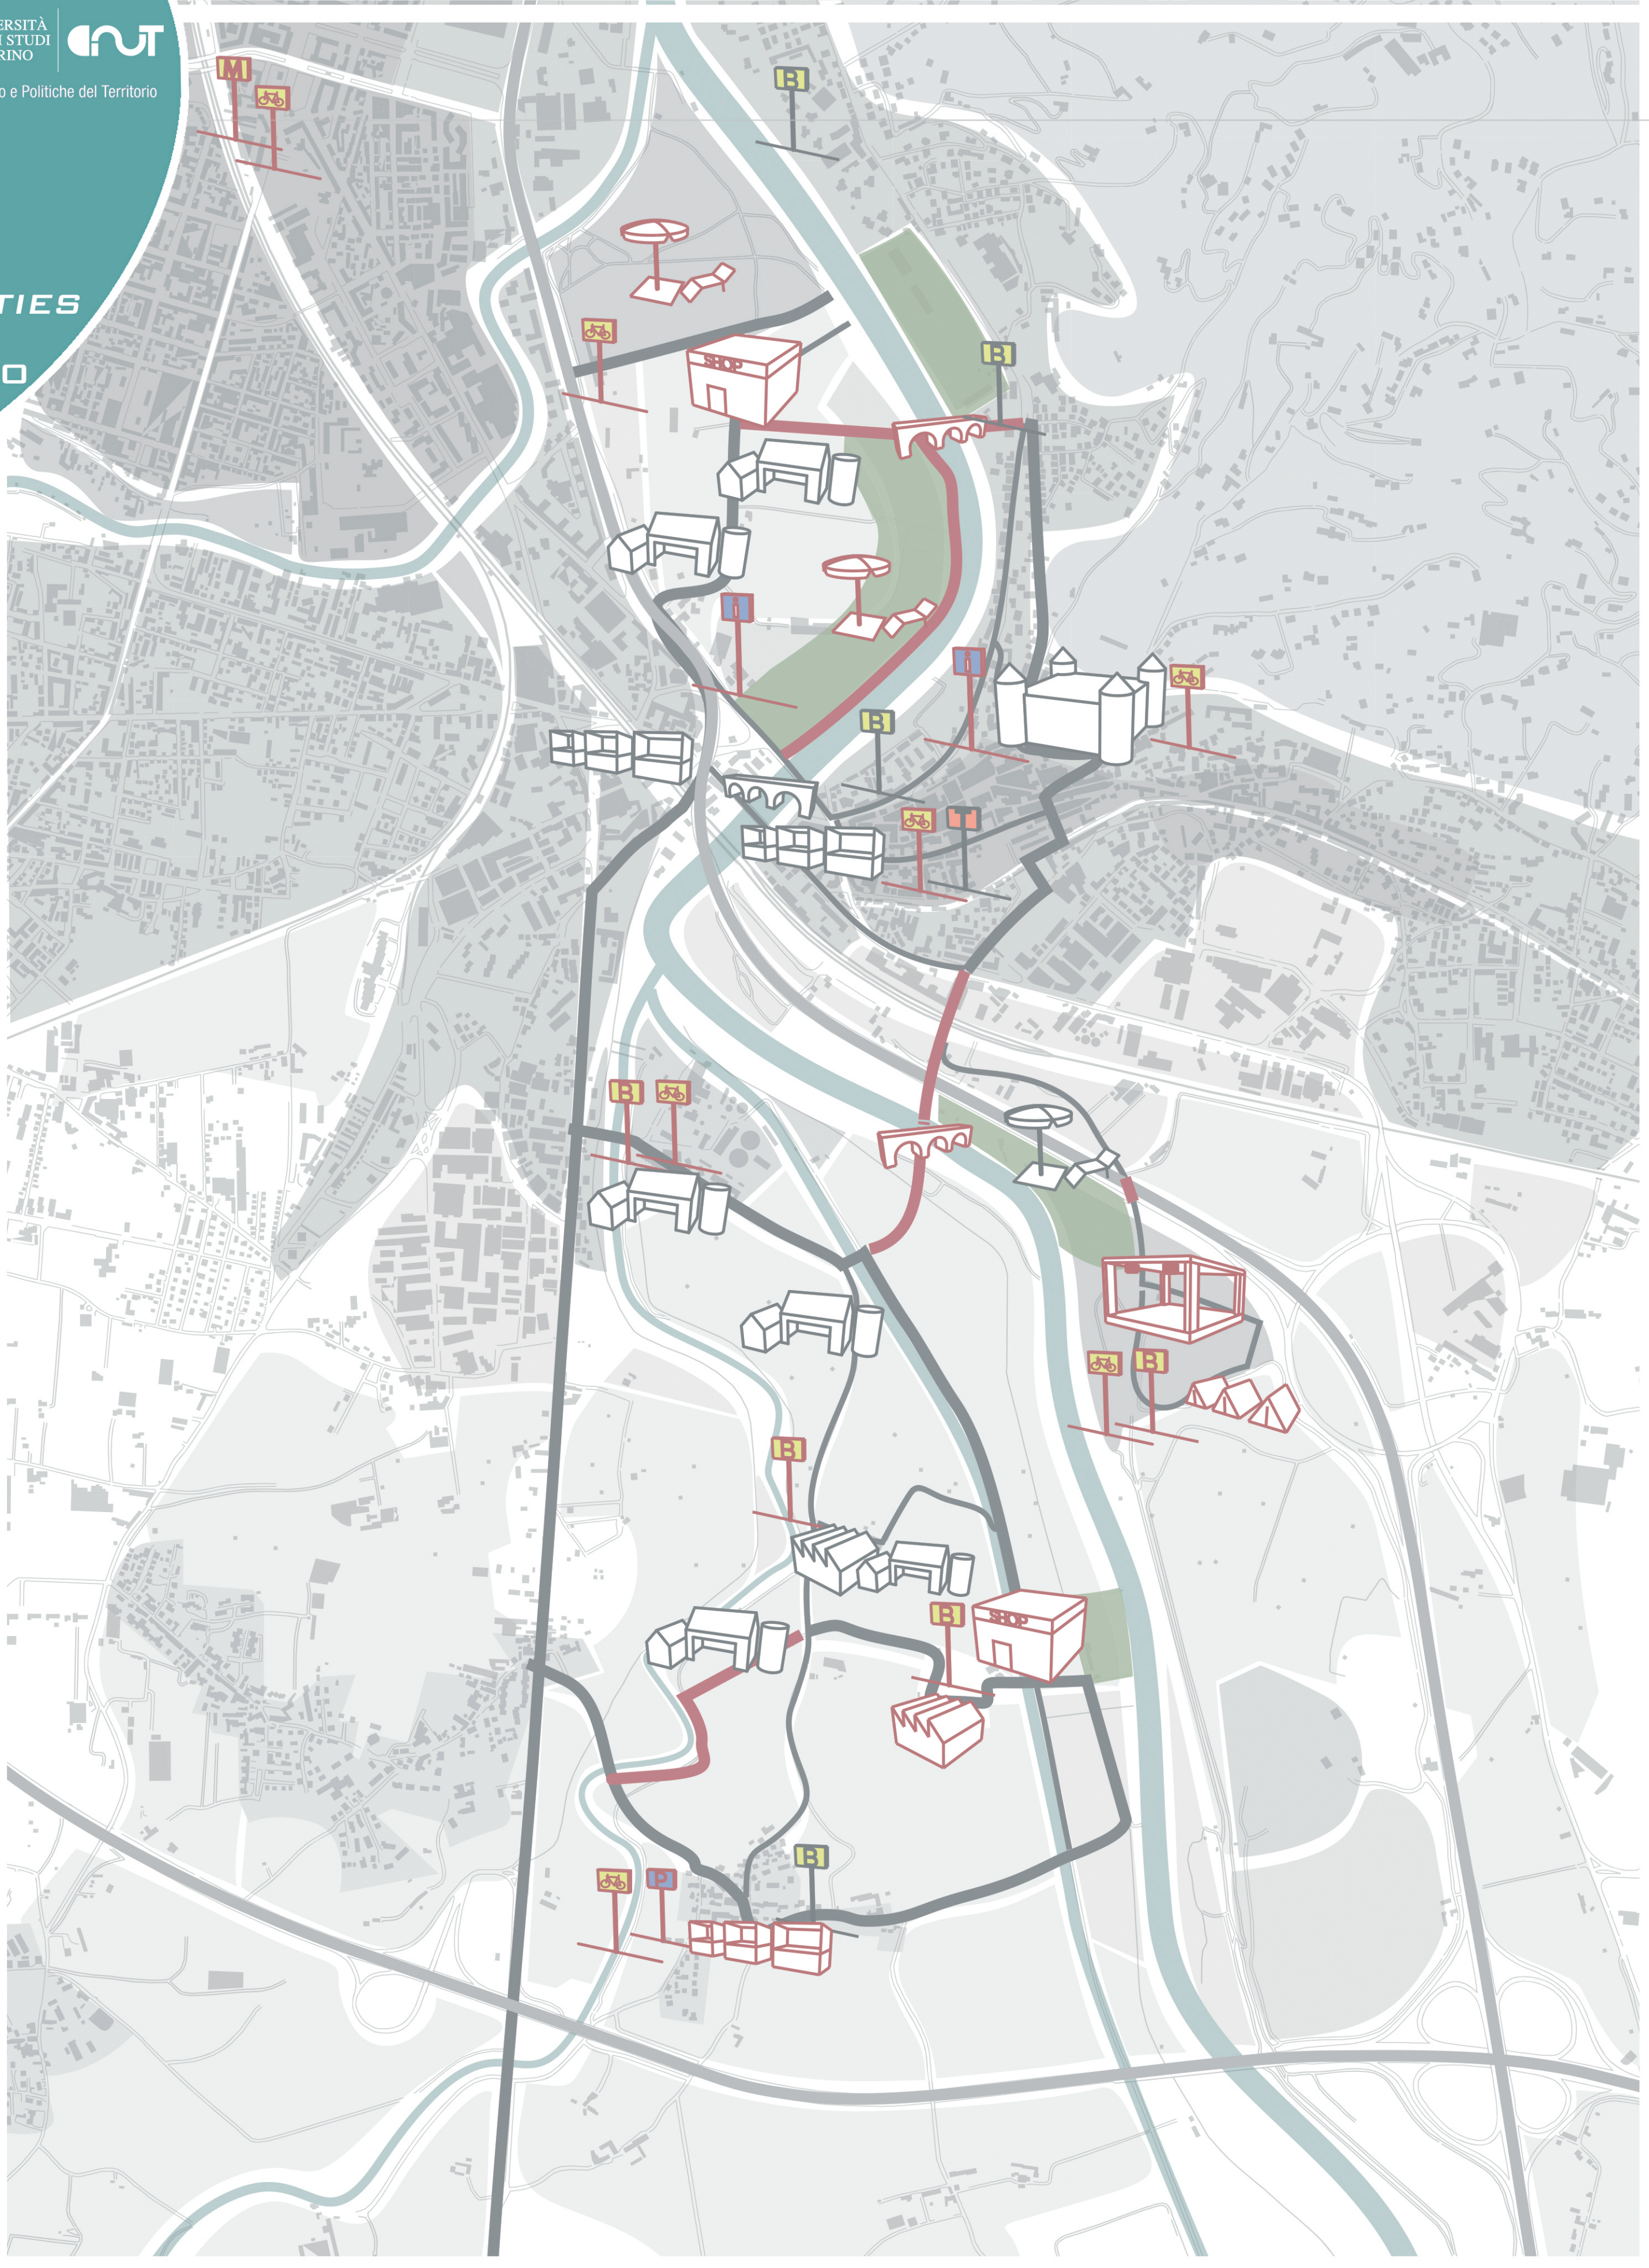

Aree protette Po e Collina Torinese
COLDIRETTI TORINO
PATRONAGE
CITTA DI TORINO
AIAPP

network of facilities
TOUR in green

COMPOSTING: SCHEMATICAL ILLUSTRATION

GENERAL SUBORDINATED IDEA

ILLUSTRATIVE EMPHASIZE OF CERTAIN PANORAMICAL VIEWS

GUIDING PRINCIPLES:

MAIN INVOLVED FACILITIES:

- AGRICULTURAL SHOP
- INDUSTRIAL PLANT
- OPEN AIR MARKET
- MONGALERIE CASTLE
- FESTIVAL PARK
- CAMPING SITE
- RECREATIONAL AREA

IMPROVEMENTS IN TERMS OF MOBILITY:

- BRIDGES
- DIFFERENT STATIONS OF PUBLIC TRANSPORT / PARKING SPOTS / INFO POINTS
- NEW ROADS
- EXISTING MAIN ROADS
- EXISTING SECONDARY ROADS
- SPORT ACTIVITIES

ILLUSTRATIVE DEPICTIONS